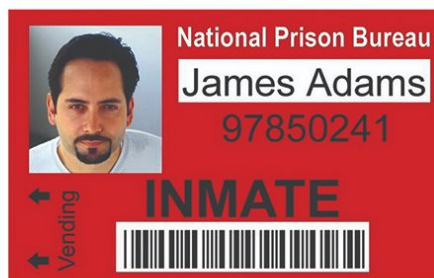

کد کالا	پارت نامبر	مشخصات کالا
30150	AN053	فیلم 1500 باقابلیت رو چاپ
30149	AN051	ریبون رنگی YMCKF با قابلیت 500 روچاپ
30153	AN060	ریبون مشکی K باقابلیت 3000 روچاپ
30152	AN061	ریبون رنگی YMCKF UV با قابلیت 500 رو چاپ
30151	AN0615	لمینیت ساده غیر اصلی 500 روچاپ
30121		لمینیت اختصاصی با طرح و لوگوی مشتری